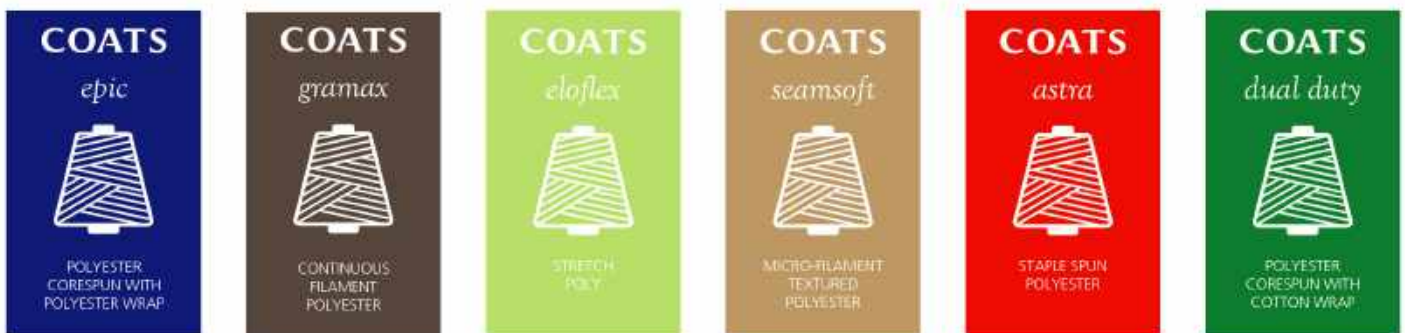

SEWING THREADS

The Global Colour Book is your ultimate colour selection tool for your favourite apparel threads, which are available anywhere in the world. The extensive range of 1154 shades is chosen from our global library of best-selling colours across all garment segments. From fine tailoring to denim; from sports and activewear to high street fashion, we have the thread colours you need. Coats Global Colour Book can be used to select the perfect thread colour for Epic, Astra, Gramax, Dual Duty, Seamsoft and Eloflex.